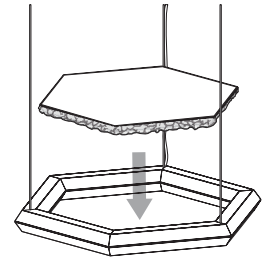

INDOOR - SUSPENSION

kit - EXAGON SILENCE GREEN

- ferro, licheni naturali
- da aggiungere a Exagon

- iron, natural lichens
- to be added to Exagon price

Kit Silence Green

Kit Silence Green

Da aggiungere a Exagon Ø700
To be added to Exagon Ø700

Item	Finish
161	-NE

Da aggiungere a Exagon Ø1000
To be added to Exagon Ø1000

162	-NE
-----	--